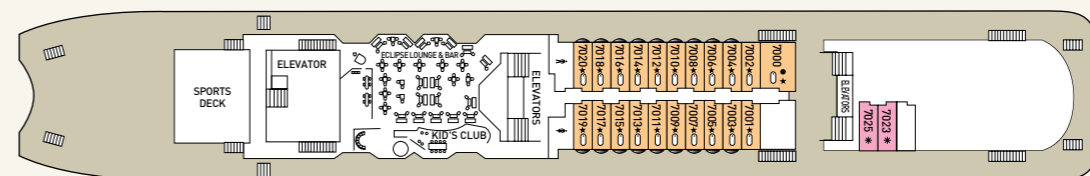

DECK 7 - APOLLO