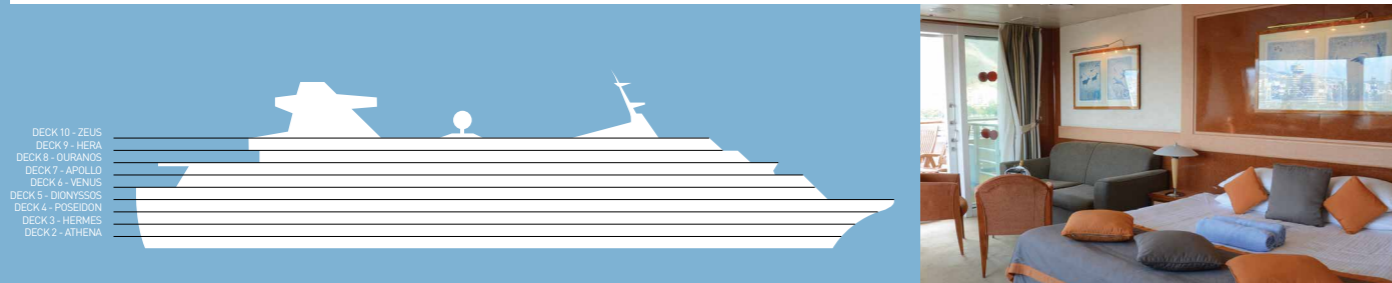

Celestyal Olympia

Suite

Deck Places to have a good meal

9 - HERA	Aura Grill - Leda Casual Dining
4 - POSEIDON	Aegean Restaurant

Deck Places to have fun

10 - ZEUS	Thalassa Bar
9 - HERA	Helios Bar - Horizons Lounge & Bar (Deck 12)
7 - APOLLO	Eclipse Lounge & Bar - Sports Deck
5 - DIONYSSOS	Muses Lounge & Bar - Argo Lounge & Bar - Casino - Selene Lounge & Bar

Deck Places to treat yourself

9 - HERA	Swimming Pools
8 - OURANOS	Sauna - Massage Rooms - Gym
7 - APOLLO	Kid's Club
5 - DIONYSSOS	Photo Shop - Agora Shop - Beauty Center
4 - POSEIDON	Reception - Shore Excursions - Library - Duty Free & Value Shop
1	Medical Center

Category	Deck	Description	Number of cabins	
Inside Cabins				
IB	2-ATHENA / 3-HERMES	2 lower beds, 3rd/4th berth, bathroom with shower	114	
ID	3-HERMES / 4-POSEIDON	2 lower beds, 3rd/4th berth, bathroom with shower	124	
IF	5-DIONYSSOS / 6-VENUS	2 lower beds, bathroom with shower	68	
Outside Cabins				
XB	2-ATHENA / 3-HERMES	2 lower beds, 3rd/4th berth, bathroom with shower	160	
XD	3-HERMES / 4-POSEIDON	2 lower beds, 3rd/4th berth, bathroom with shower	146	
XF	5-DIONYSSOS / 6-VENUS	2 lower beds, bathroom with shower	82	
Suites				
SJ	Junior Suite	7-APOLLO	2 lower beds, sofa bed, bathroom with bathtub or shower	21
SB	Balcony Suite	9-HERA	Matrimonial bed, sofa bed, bathroom with bathtub, balcony	7
SG	Grand Suite	9-HERA	Matrimonial bed, sofa bed, bathroom with bathtub and shower, balcony	2

SHIP SPECIFICATIONS
Tonnage 37,584
Length 214.88 m
Breadth 28.4 m
Draught 7 m
Cruising Speed 19 knots
Passenger Decks 10
Elevators 7
Stabilizers YES
Electric Current 110v
Classification Society DNV

CABIN ACCOMMODATIONS
Total Outside Cabins 418
Out of which Balcony Suites 9
Total Inside Cabins 306
Total Cabins 724

CREW
Crew Members 540
Nationality of Officers Hellenic & Int.
Nationality of Crew European & Int.

CABIN AMENITIES
All cabins are equipped with shower, WC, air condition, telephone, hair dryer, safety deposit box and TV. All Suites have refrigerated mini bar.

Deck plans and cabin layouts are given purely as a guide. Size and layout may vary within the same category. Some cabins in SJ category might have partially obstructed view.

SYMBOL LEGEND

- none
- double bed
- 2 lower beds + 2 upper beds
- ★ Sofa bed
- ●★ Double bed + sofa + cabin with bathtub
- Suitable for wheelchairs
- Cabin with bathtub
- Cabin with obstructed view

DECK 10 - ZEUS